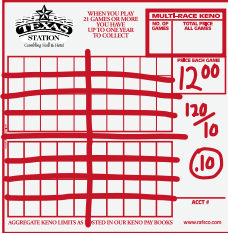

PICK 10 NUMBERS		
10	50,000	25,000
9	1,500	750
8	150	75
7	15	7.50

PICK 9 NUMBERS		
9	15,000	7,500
8	500	250
7	50	25
6	1	.50

PICK 8 NUMBERS		
8	10,000	5,000
7	150	75

PICK 7 NUMBERS		
7	1,500	750
6	20	10

PICK 6 NUMBERS		
6	500	250
5	2	1

PICK 5 NUMBERS		
5	110	55

PICK 4 NUMBERS		
4	20	10

PICK 3 NUMBERS		
3	5	2.50

Maximum price per way on this pay table is 10¢. Total Aggregate Limit \$50,000 Each Game. Five & Dime Keno Aggregate Limits Each Game: \$25,000 three (3) through nine (9) spots • \$50,000 ten (10) spots only. All aggregate limits are a part of the overall Keno, \$100,000 aggregate limit. Complete details posted at main Keno counter.

FIVE & DIME KENO

WIN \$5,000 FOR JUST A PENNY

PLAY OUR **SPECIAL 120 WAY 10 SPOT TICKET** FOR 10¢, 5¢ OR EVEN A **PENNY** A WAY

PRICE PER GAME	PRICE PER WAY
12	10¢
6	5¢
1.20	1¢

MAXIMUM PRICE PER WAY ON THIS PAYTABLE IS 10¢ (MINIMUM 5 GAMES AT 1¢ PER WAY)

MAXIMUM PRICE PER WAY ON THIS PAYTABLE IS 10¢ (MINIMUM 5 GAMES AT 1¢ PER WAY)

SPECIAL 190 WAY 8

CATCH	10¢ WAYS	5¢ WAYS	1¢ WAYS
8	10,000	5,000	1,000
7	150	75	15

Penny ways available on pre-programmed Special tickets only. Our Special pre-programmed Penny way tickets are played for a minimum of 5 Multi-Race games. Complete keno rules, payoff limits and special ticket payment methods are posted in the Keno Lounge. Once the first game of your multi-race series is closed, any 5 & 10 Keno Ticket will not be quit-raced or voided. Please check your tickets for errors.