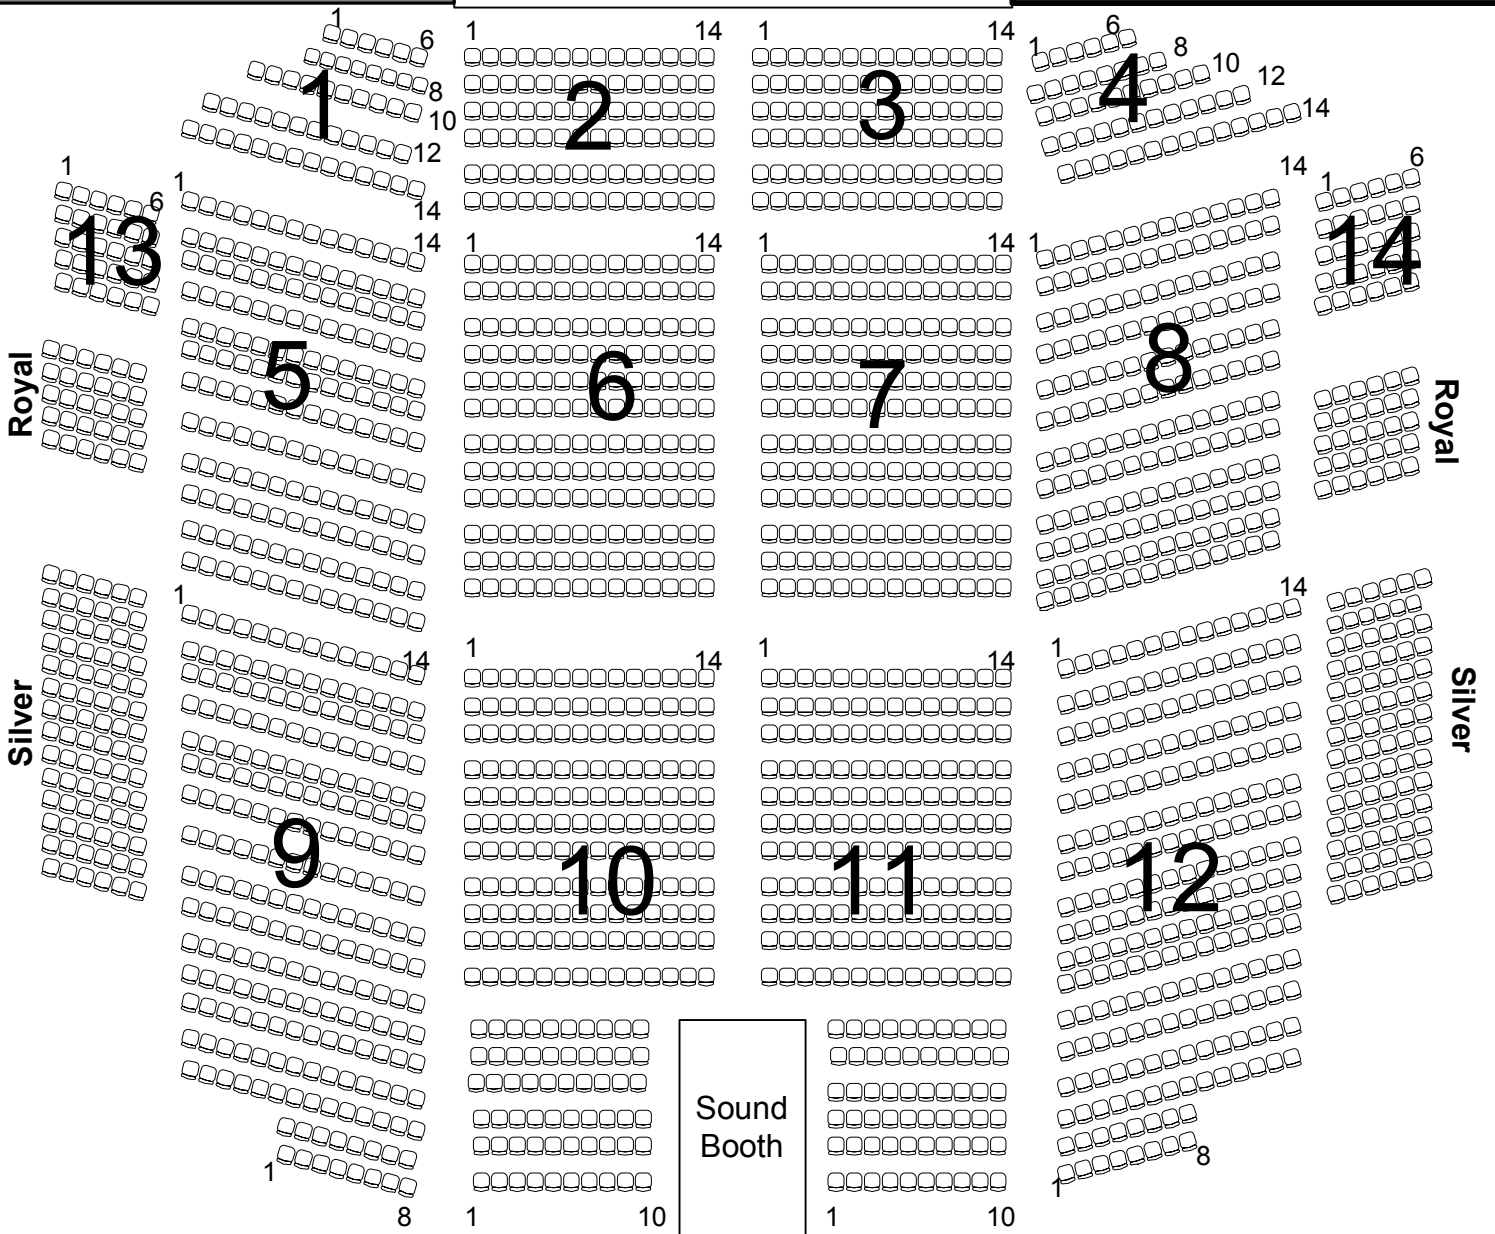

Stage

# TEXAS STATION DALLAS EVENTS CENTER